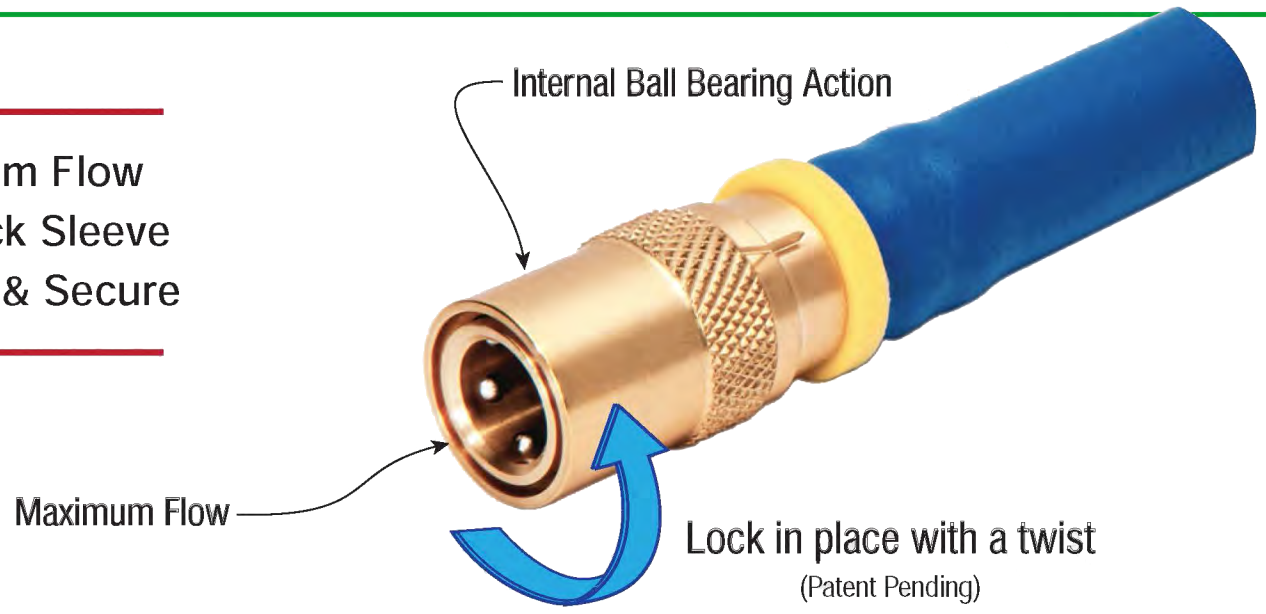

PCS COMPANY / Socket Connectors - Non Valved

Maximum Flow
Twist-Lock Sleeve
Compact & Secure

- Flows Better
- Fits Better
- Works Better

NEW Streamlined Design

← Compare →

Old Style